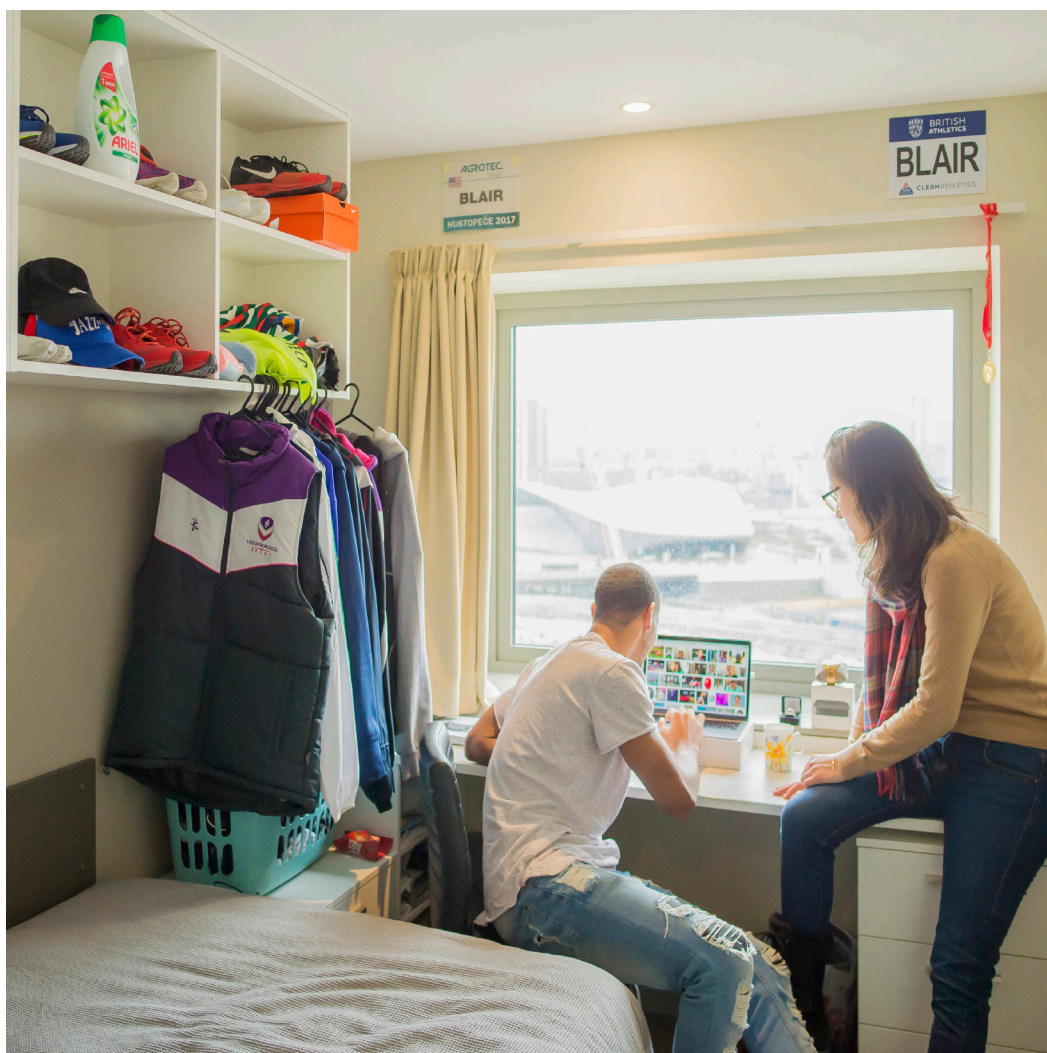

Postgraduate Accommodation Loughborough University London 2020-21