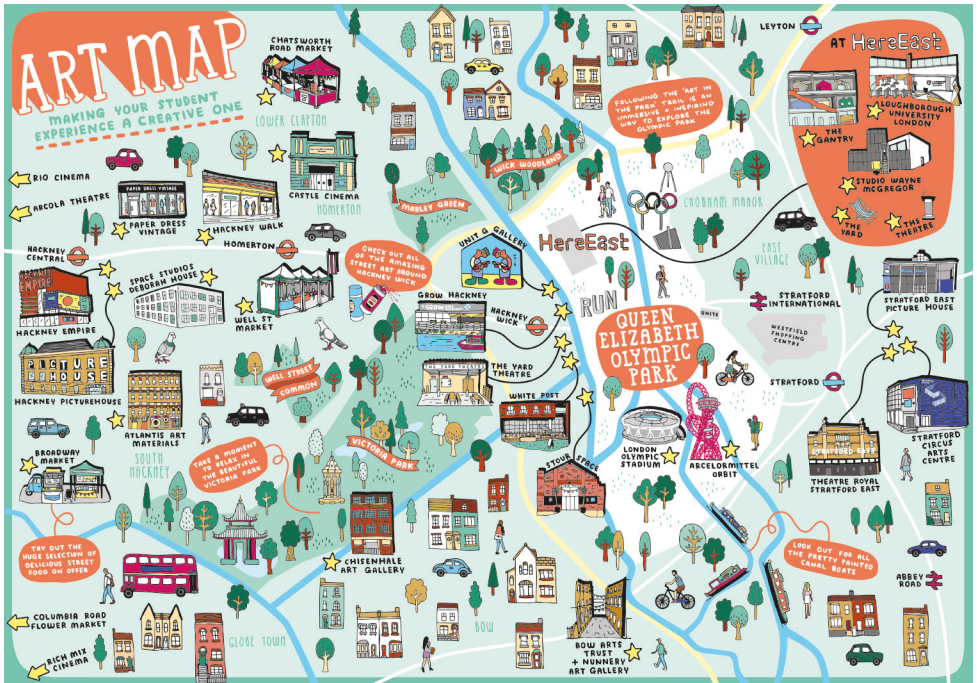

### Looking for something different?

Finding accommodation in London can be overwhelming. There are so many options. It difficult to know where to start. That is where **student.com** comes in.

They offer a search platform that allows you to easily compare a range of different accommodation options. With accommodation all over London at different price range there is a lot to choose from.

## Unite - Stratford One is situated near to the Queen Elizabeth Olympic Park

- 15 - 20 minutes walk from University Campus
- 5 minutes walk from Westfield Shopping centre
- Free shuttle bus to the University
- Next to Stratford International Train station
- 5 - 10 minutes walk from Stratford tube and Stratford bus station